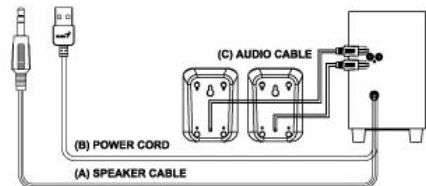

SW-U2.1 200

USB Powered Subwoofer Speakers

Genius presents the first USB powered subwoofer speaker system, SW-U2.1 200. The satellite speakers have a 2.5inch copper unit driver inside a glossy black surface. Also, there is a hook design on the back if you want to hang them up. SW-U2.1 200 has a 3inch bass driver in a wood cabinet for deep sound performance. It is perfect for your PC, notebook, and other audio devices using a 3.5mm audio cable. The big volume knob on the subwoofer is convenient to control. The SW-U2.1 200 2.1ch speaker system is ideal to listen to music and play games. For more information, contact your sales representative.

Features:

- Total output power 6 watts
- Power supplied by USB
- Wooden cabinet subwoofer
- 3-inch subwoofer bass driver
- 2.5-inch color-coated driver
- Adjustable **Volume** control
- satellite speakers with hook design
- Great for music listening or gaming on a desktop or laptop

➤ Product Data sheet:

Model Name		SW-U2.1 200	SW-S2.1 200
Package			
Specification			
Total output power (Watts)		6	6
RMS (Watts)	Satellites	2 watts x 2	1.5 watts x 2
	Subwoofer	2 watts	3 watts
Driver unit	Satellites	2.5", 4ohm	2", 4ohm
	Subwoofer	3", 4ohm	3", 4ohm
Frequency Response (Hz)			20Hz~20KHz
Signal-to-noise ratio		80dB	>75dB
Function			
Power Supply		USB Powered	AC Adapter
Volume		Yes	Yes
Audio input		3.5mm	3.5mm
WEEE Data			
Speakers body weight (g)			1,630 g
Dimensions (WxHxD) mm	Subwoofer	116 x195 x227	200 x 125 x135
	Satellite	82 x 110 x 67	71 x 135 x 81
Size of giftbox (WxHxD) mm		152 x 287 x 250	270 x 248 x 165
Shipping Information			
PCS/CTN		8	8
Cu. Ft. /CTN		3.45	3.57
PCS 20/40 container		2,296/4,752/ 5,576	2,240/ 4,640/5,440