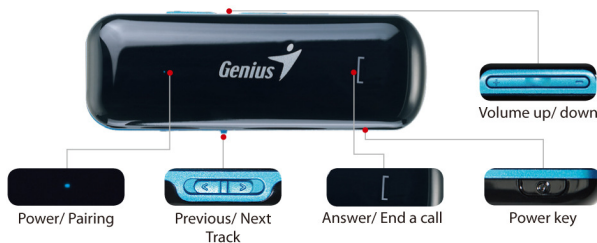

HS-905BT

Bluetooth Stereo Headset

Genius's new generation Bluetooth headset, HS-905BT, is a portable Bluetooth stereo headset in a clip-on design for mobile phone, iPad, tablet PC or music device. It features Bluetooth's Advanced Audio Distribution Profile which can stream songs from Bluetooth enabled mobile phones or music devices. Once paired with the headset, the phone or music device can be used to control song play. HS-905BT integrates high quality headphones, microphone, volume and call features you can use on your phone answering or ending a call and control music playback. With HS-905BT, you will never miss a call. When receiving a call on your Bluetooth enabled phone, you will hear a ring tone in your headset. You can then pick up the call from your headset and return to your music after ending the call. Contact your sales representative for more information about HS-905BT.

Ideal for any Bluetooth enabled mobile phone, table PC or music device

Product Features:

- Bluetooth stereo headset for music and calls
- Compatible with all Bluetooth enabled mobile phones and handsets
- 10 meters Bluetooth range
- Stereo mini jack is available for connecting to your own favorite headphone
- Music Playing Time: Up to six hours
- Standby time: Up to 165 hours
- Two hour charging time with 95 mAh Li-ion battery
- Micro USB for charging
- Answering/ending calls, Play/Pause, Volume up/down, Next track, Prev. track
- Package included (S, M, L) sizes ear pieces

Able to connect to your active speaker

Technical Specification:

- Bluetooth:
 - BT: BT2.1+EDR
 - A2DP (Advanced Audio Distribution Profile)
 - Headset and hands-free profiles for phone
- Headset:
 - Sensitivity: 105dB +/- 3dB
 - Frequency response: 20Hz~20KHz
 - Unit driver: ϕ 10mm
 - Impedance: 16ohm
- Microphone:
 - Sensitivity: -40 +/- 3dB
 - Frequency response: 100~10KHz

Contents:

- Bluetooth Control Box with Earphones
- 60cm extension cable
- USB charging cable
- Pouch
- Multi-language quick guide