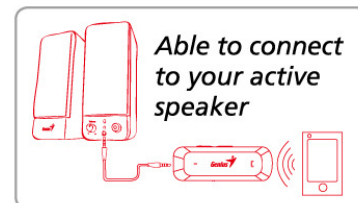

Able to connect to your active speaker

Technical Specification:

- Bluetooth:
  - BT: BT2.1+EDR
  - A2DP (Advanced Audio Distribution Profile)
  - Headset and hands-free profiles for phone
- Headset:
  - Sensitivity: 105dB +/- 3dB
  - Frequency response: 20Hz~20KHz
  - Unit driver: ϕ 10mm
  - Impedance: 16ohm
- Microphone:
  - Sensitivity: -40 +/- 3dB
  - Frequency response: 100~10KHz

Contents:

- Bluetooth Control Box with Earphones
- 60cm extension cable
- USB charging cable
- Pouch
- Multi-language quick guide