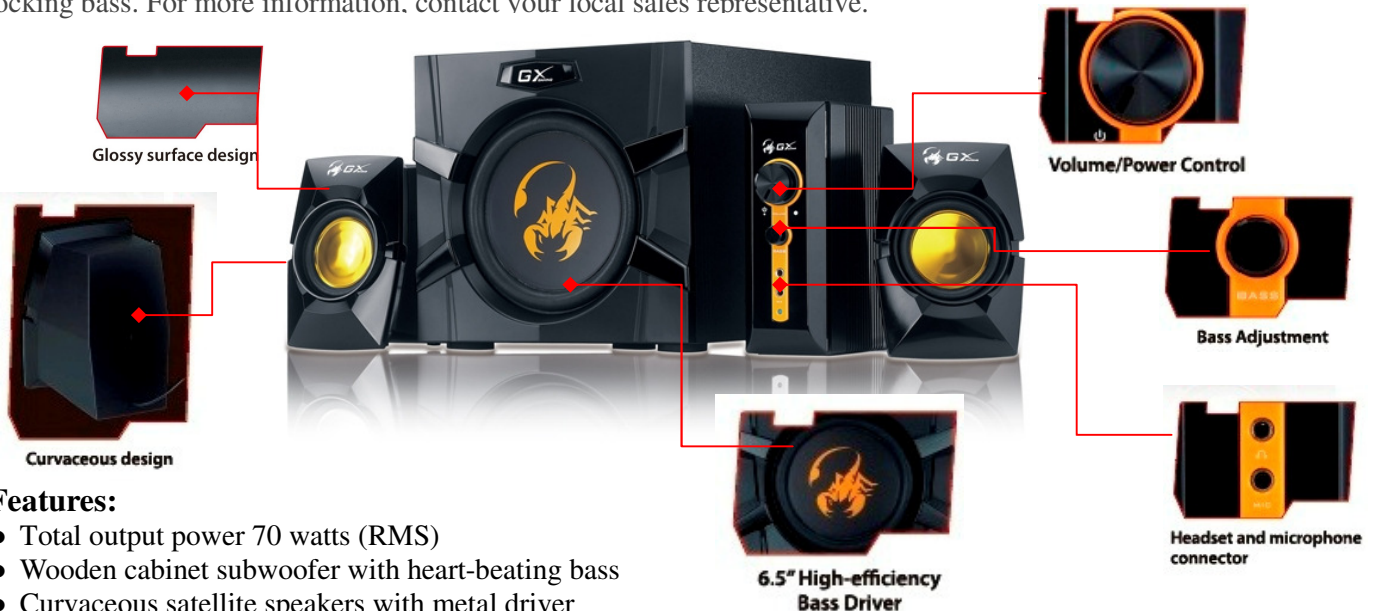

# SW-G2.1 3000

Want to enjoy more tremendous bass from music and gaming effects? Then try these new gaming speakers, SW-G2.1 3000, from the Genius GX gaming series. SW-G2.1 3000 uses 3-in. metal cones for vivid and vibrant middle and high sound in the curvaceous satellite speakers. The subwoofer uses a 6.5inch driver unit with a reflex port in a wooden cabinet, so you can experience heavy, heart-beating bass in a frequency as low as 35Hz. The individual control box makes it easy to adjust the volume and bass. There is also a microphone jack on the control box for chatting with on-line game partners. SW-G2.1 3000 has a 3.5mm standard input for PC game and MP3/CD players, and two RCA jacks for game consoles, DVD players and TV's. It also has a headphone jack for private listening.

## Features:

- Total output power 70 watts (RMS)
- Wooden cabinet subwoofer with heart-beating bass
- Curvaceous satellite speakers with metal driver
- Adjustable Volume and Bass controls
- MIC jack for online talking with other game players
- Headphone jack for private listening
- Two input jacks for PC/TV/DVD/Game devices

## Technical Specification:

- Total output power (watts): 70 watts
  - Satellite: 15 watts (each channel)
  - Subwoofer: 40 watts
- Driver unit
  - Satellite: 3-inch, 4 ohm
  - Subwoofer: 6.5-inch, 8 ohm
- Frequency Response: 35 Hz ~ 20K Hz
- Signal-to-noise ratio: 85 dB

## WEEE data

- Speaker body weight: 4.66 kgs
- Dimensions (WxHxD) mm:
  - Satellite: 99 x 143 x 115 mm
  - Subwoofer: 230 x 215 x 314 mm
  - Controller: 60 x 170 x 154 mm
- Size of giftbox (WxHxD) mm: 435 x 365 x 256 mm