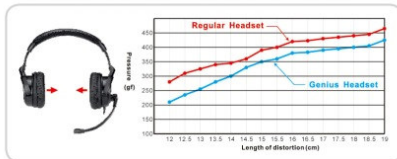

Ergonomic Design

The Best Wearing Feeling

Comfortable wear for long time usage.