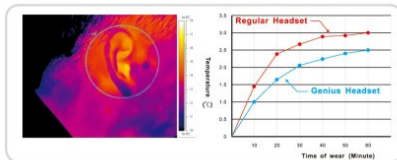

Suitable Temperature for long time use
Best material used for long term comfort.